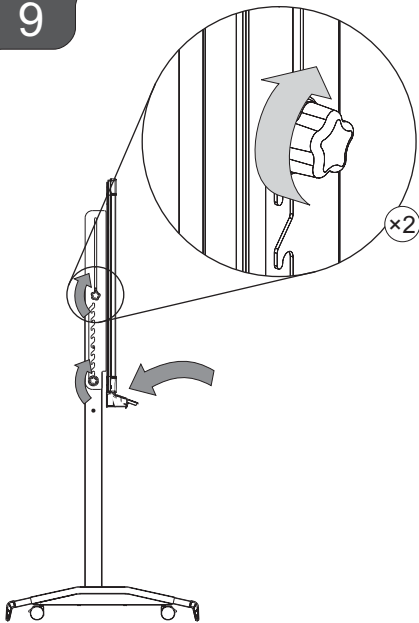

**SMART**  
Technologies

5

6

7

8

9

**SMART**<sup>TM</sup>  
Technologies

**SMART Technologies Inc.**  
1207 – 11 Avenue SW, Suite 300  
Calgary, AB T3C 0M5  
CANADA  
Support +1.403.228.5940 or  
Toll Free 1.866.518.6791 (Canada/U.S.)  
Support Fax +1.403.806.1256  
support@smarttech.com  
www.smarttech.com