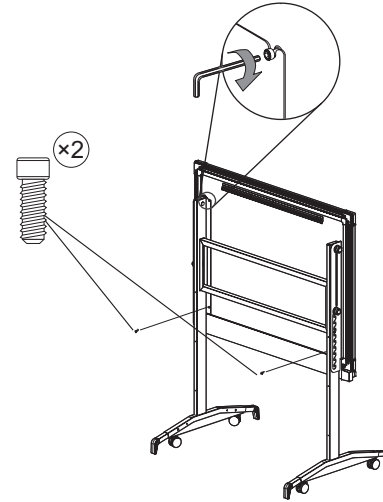

**SMART**  
Technologies

5

6

7

8

9

**SMART**<sup>TM</sup>  
Technologies

**SMART Technologies Inc.**  
1207 – 11 Avenue SW, Suite 300  
Calgary, AB T3C 0M5  
CANADA  
Support +1.403.228.5940 or  
Toll Free 1.866.518.6791 (Canada/U.S.)  
Support Fax +1.403.806.1256  
support@smarttech.com  
www.smarttech.com