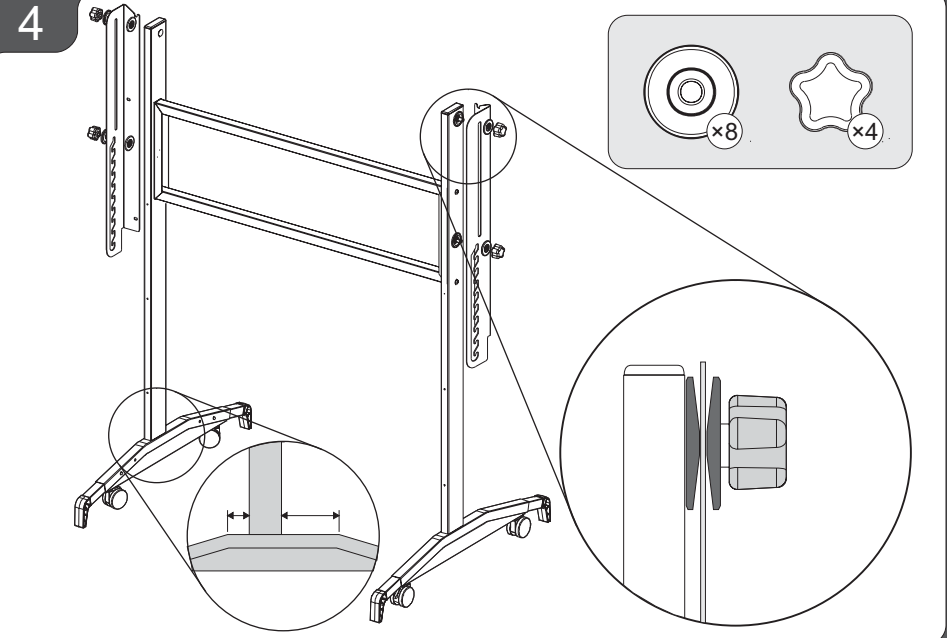

**SMART**  
Technologies

5

6

7

8

9

**SMART**<sup>TM</sup>  
Technologies

**SMART Technologies Inc.**  
1207 – 11 Avenue SW, Suite 300  
Calgary, AB T3C 0M5  
CANADA  
Support +1.403.228.5940 or  
Toll Free 1.866.518.6791 (Canada/U.S.)  
Support Fax +1.403.806.1256  
support@smarttech.com  
www.smarttech.com