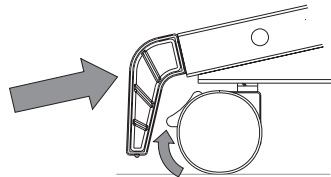

**SMART**  
Technologies

5

6

7

8

9

**SMART**<sup>TM</sup>  
Technologies

**SMART Technologies Inc.**  
1207 – 11 Avenue SW, Suite 300  
Calgary, AB T3C 0M5  
CANADA  
Support +1.403.228.5940 or  
Toll Free 1.866.518.6791 (Canada/U.S.)  
Support Fax +1.403.806.1256  
support@smarttech.com  
www.smarttech.com