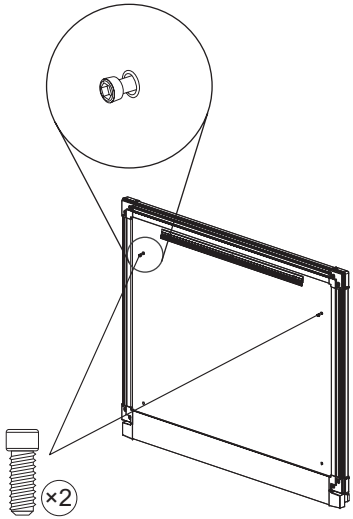

**SMART**  
Technologies

5

6

7

8

9

**SMART**<sup>TM</sup>  
Technologies

**SMART Technologies Inc.**  
1207 – 11 Avenue SW, Suite 300  
Calgary, AB T3C 0M5  
CANADA  
Support +1.403.228.5940 or  
Toll Free 1.866.518.6791 (Canada/U.S.)  
Support Fax +1.403.806.1256  
support@smarttech.com  
www.smarttech.com