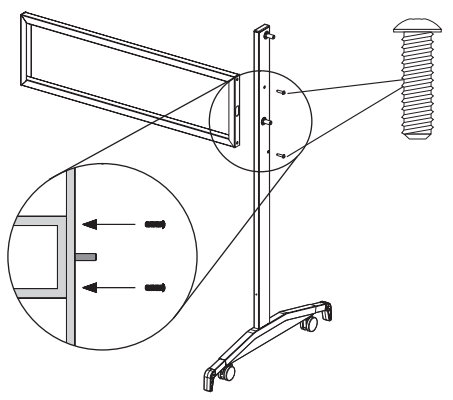

**SMART**  
Technologies

5

6

7

8

9

**SMART**<sup>TM</sup>  
Technologies

**SMART Technologies Inc.**  
1207 – 11 Avenue SW, Suite 300  
Calgary, AB T3C 0M5  
CANADA  
Support +1.403.228.5940 or  
Toll Free 1.866.518.6791 (Canada/U.S.)  
Support Fax +1.403.806.1256  
support@smarttech.com  
www.smarttech.com