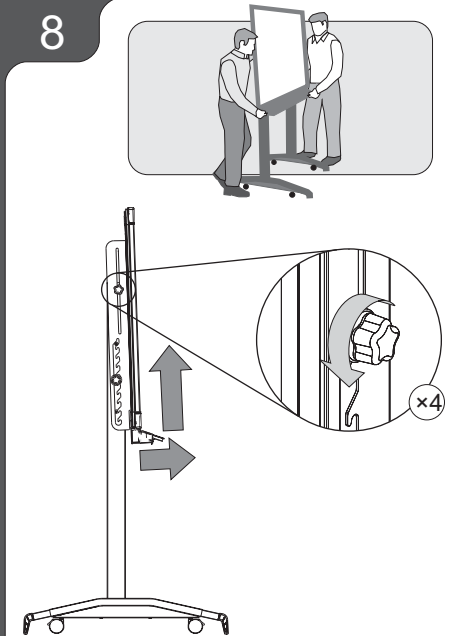

**SMART**  
Technologies

5

6

7

8

9

**SMART**<sup>TM</sup>  
Technologies

**SMART Technologies Inc.**  
1207 – 11 Avenue SW, Suite 300  
Calgary, AB T3C 0M5  
CANADA  
Support +1.403.228.5940 or  
Toll Free 1.866.518.6791 (Canada/U.S.)  
Support Fax +1.403.806.1256  
support@smarttech.com  
www.smarttech.com