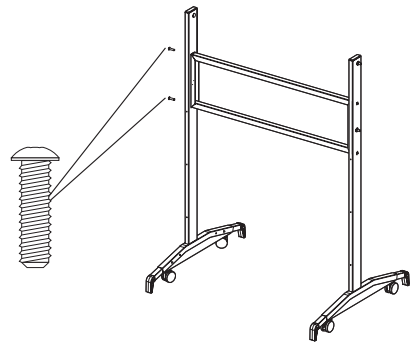

**SMART**  
Technologies

5

6

7

8

9

**SMART**<sup>TM</sup>  
Technologies

**SMART Technologies Inc.**  
1207 – 11 Avenue SW, Suite 300  
Calgary, AB T3C 0M5  
CANADA  
Support +1.403.228.5940 or  
Toll Free 1.866.518.6791 (Canada/U.S.)  
Support Fax +1.403.806.1256  
support@smarttech.com  
www.smarttech.com