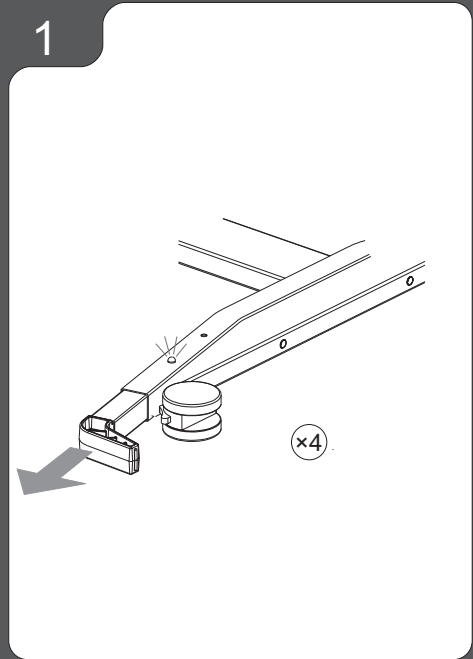

**SMART**  
Technologies

5

6

7

8

9

**SMART**<sup>TM</sup>  
Technologies

**SMART Technologies Inc.**  
1207 – 11 Avenue SW, Suite 300  
Calgary, AB T3C 0M5  
CANADA  
Support +1.403.228.5940 or  
Toll Free 1.866.518.6791 (Canada/U.S.)  
Support Fax +1.403.806.1256  
support@smarttech.com  
www.smarttech.com