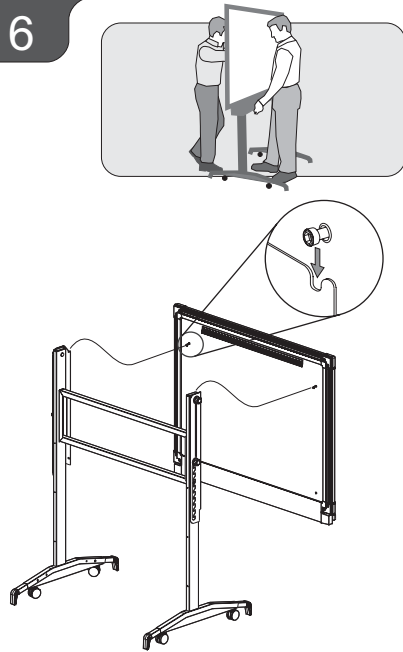

**SMART**  
Technologies

5

6

7

8

9

**SMART**<sup>TM</sup>  
Technologies

**SMART Technologies Inc.**  
1207 – 11 Avenue SW, Suite 300  
Calgary, AB T3C 0M5  
CANADA  
Support +1.403.228.5940 or  
Toll Free 1.866.518.6791 (Canada/U.S.)  
Support Fax +1.403.806.1256  
support@smarttech.com  
www.smarttech.com