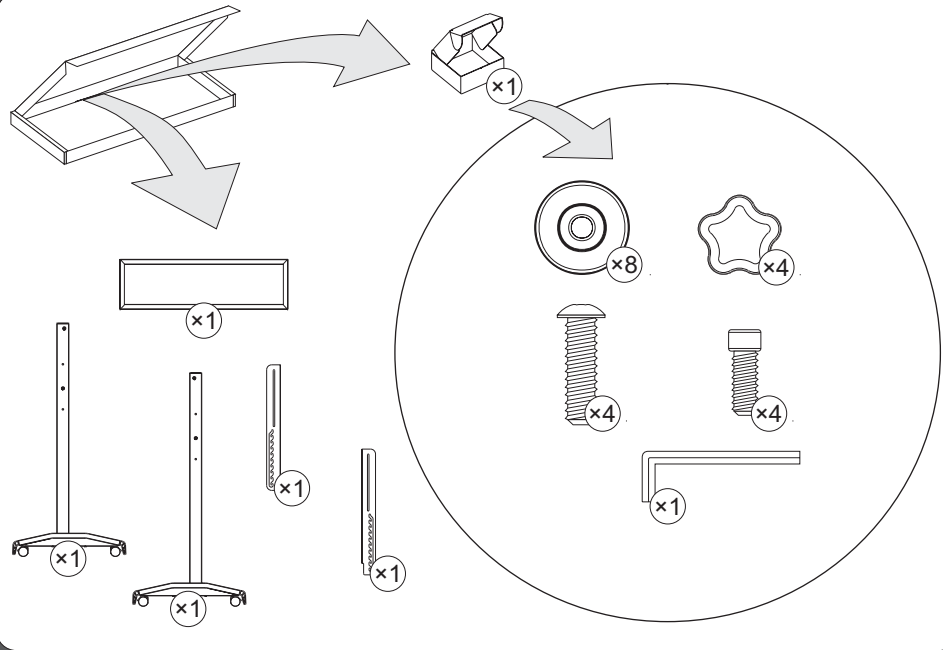

**SMART**  
Technologies

5

6

7

8

9

**SMART**<sup>TM</sup>  
Technologies

**SMART Technologies Inc.**  
1207 – 11 Avenue SW, Suite 300  
Calgary, AB T3C 0M5  
CANADA  
Support +1.403.228.5940 or  
Toll Free 1.866.518.6791 (Canada/U.S.)  
Support Fax +1.403.806.1256  
support@smarttech.com  
www.smarttech.com