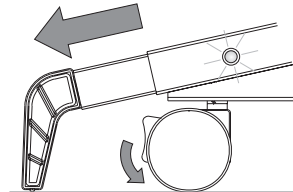

**SMART**  
Technologies

5

6

7

8

9

**SMART**<sup>TM</sup>  
Technologies

**SMART Technologies Inc.**  
1207 – 11 Avenue SW, Suite 300  
Calgary, AB T3C 0M5  
CANADA  
Support +1.403.228.5940 or  
Toll Free 1.866.518.6791 (Canada/U.S.)  
Support Fax +1.403.806.1256  
support@smarttech.com  
www.smarttech.com